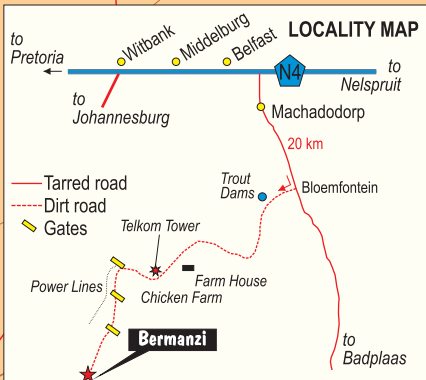

Bermanzi Hiking Trail

Legend/Legende

-  Overnight Huts
-  Bermanzi Day 1 Hiking Trail (12km)
-  Bermanzi Day 2 Alternative Trails (8km)
-  Places of Interest
-  Viewpoints
-  Markers
-  Rivers/Streams
-  Farm Boundaries
-  Roads
-  Contour Intervals 20m

0 0.2 0.4km

ELANDSFONTEIN 389